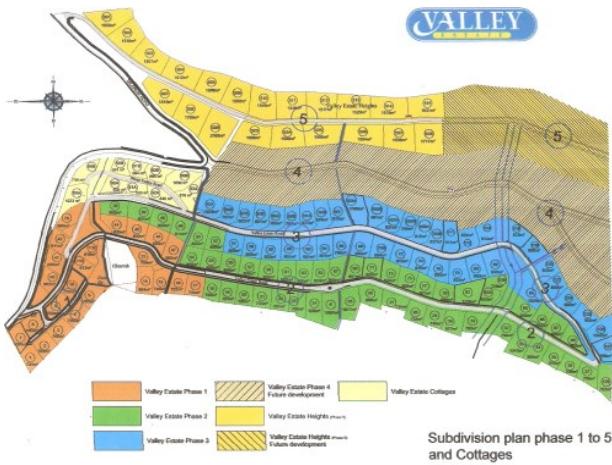

Property Listing

Valley End Estate

Status	Active
Type	Land
Price	\$93,000
Area	Cul-de-Sac
Country	St. Maarten
Ref#	400

Bathrooms 2

100% financing available on lots starting at \$93000 come with building permits for 3 bedroom homes with attached studio apartment. Nice valley and ocean views on some lots.